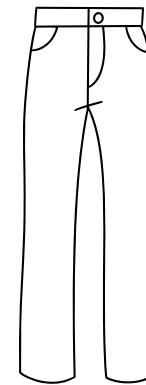

# Size Guide

Sizes in Inches

## GTR416 Girls Trousers

Waist Size	22, 24	26	28	30, 32, 34	36, 38, 40
Leg Length	S (28), R (30)	S (28), R (30), L (32)	S (28), R (30), L (32)	S (28), R (30), L (32)	R (30), L (32)

S= Short  
R= Regular  
L= Long