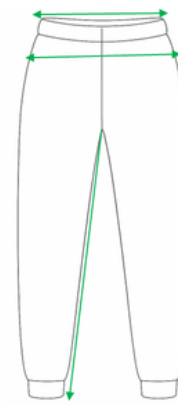

# Size Guide

Sizes in CM

## Slim Fit Jogging Pants Size Guide

Size	22"	24"	26"	28"	30"	32"	34"	XS	S	M	L	XL
Waist Relaxed	21	23	25	27	29	31	33	37	39	41	43	45
Waist Extended	33	35	37	39	41	44	47	53	56	59	62	65
Inside Leg Length	33.5	38	45	54	61	63	66	69	72	75	78	80

Waist Relaxed: measured from the top of the waist  
Waist Extended: fully extended waist for measurement  
Inside Leg: from cross seam to hem seam